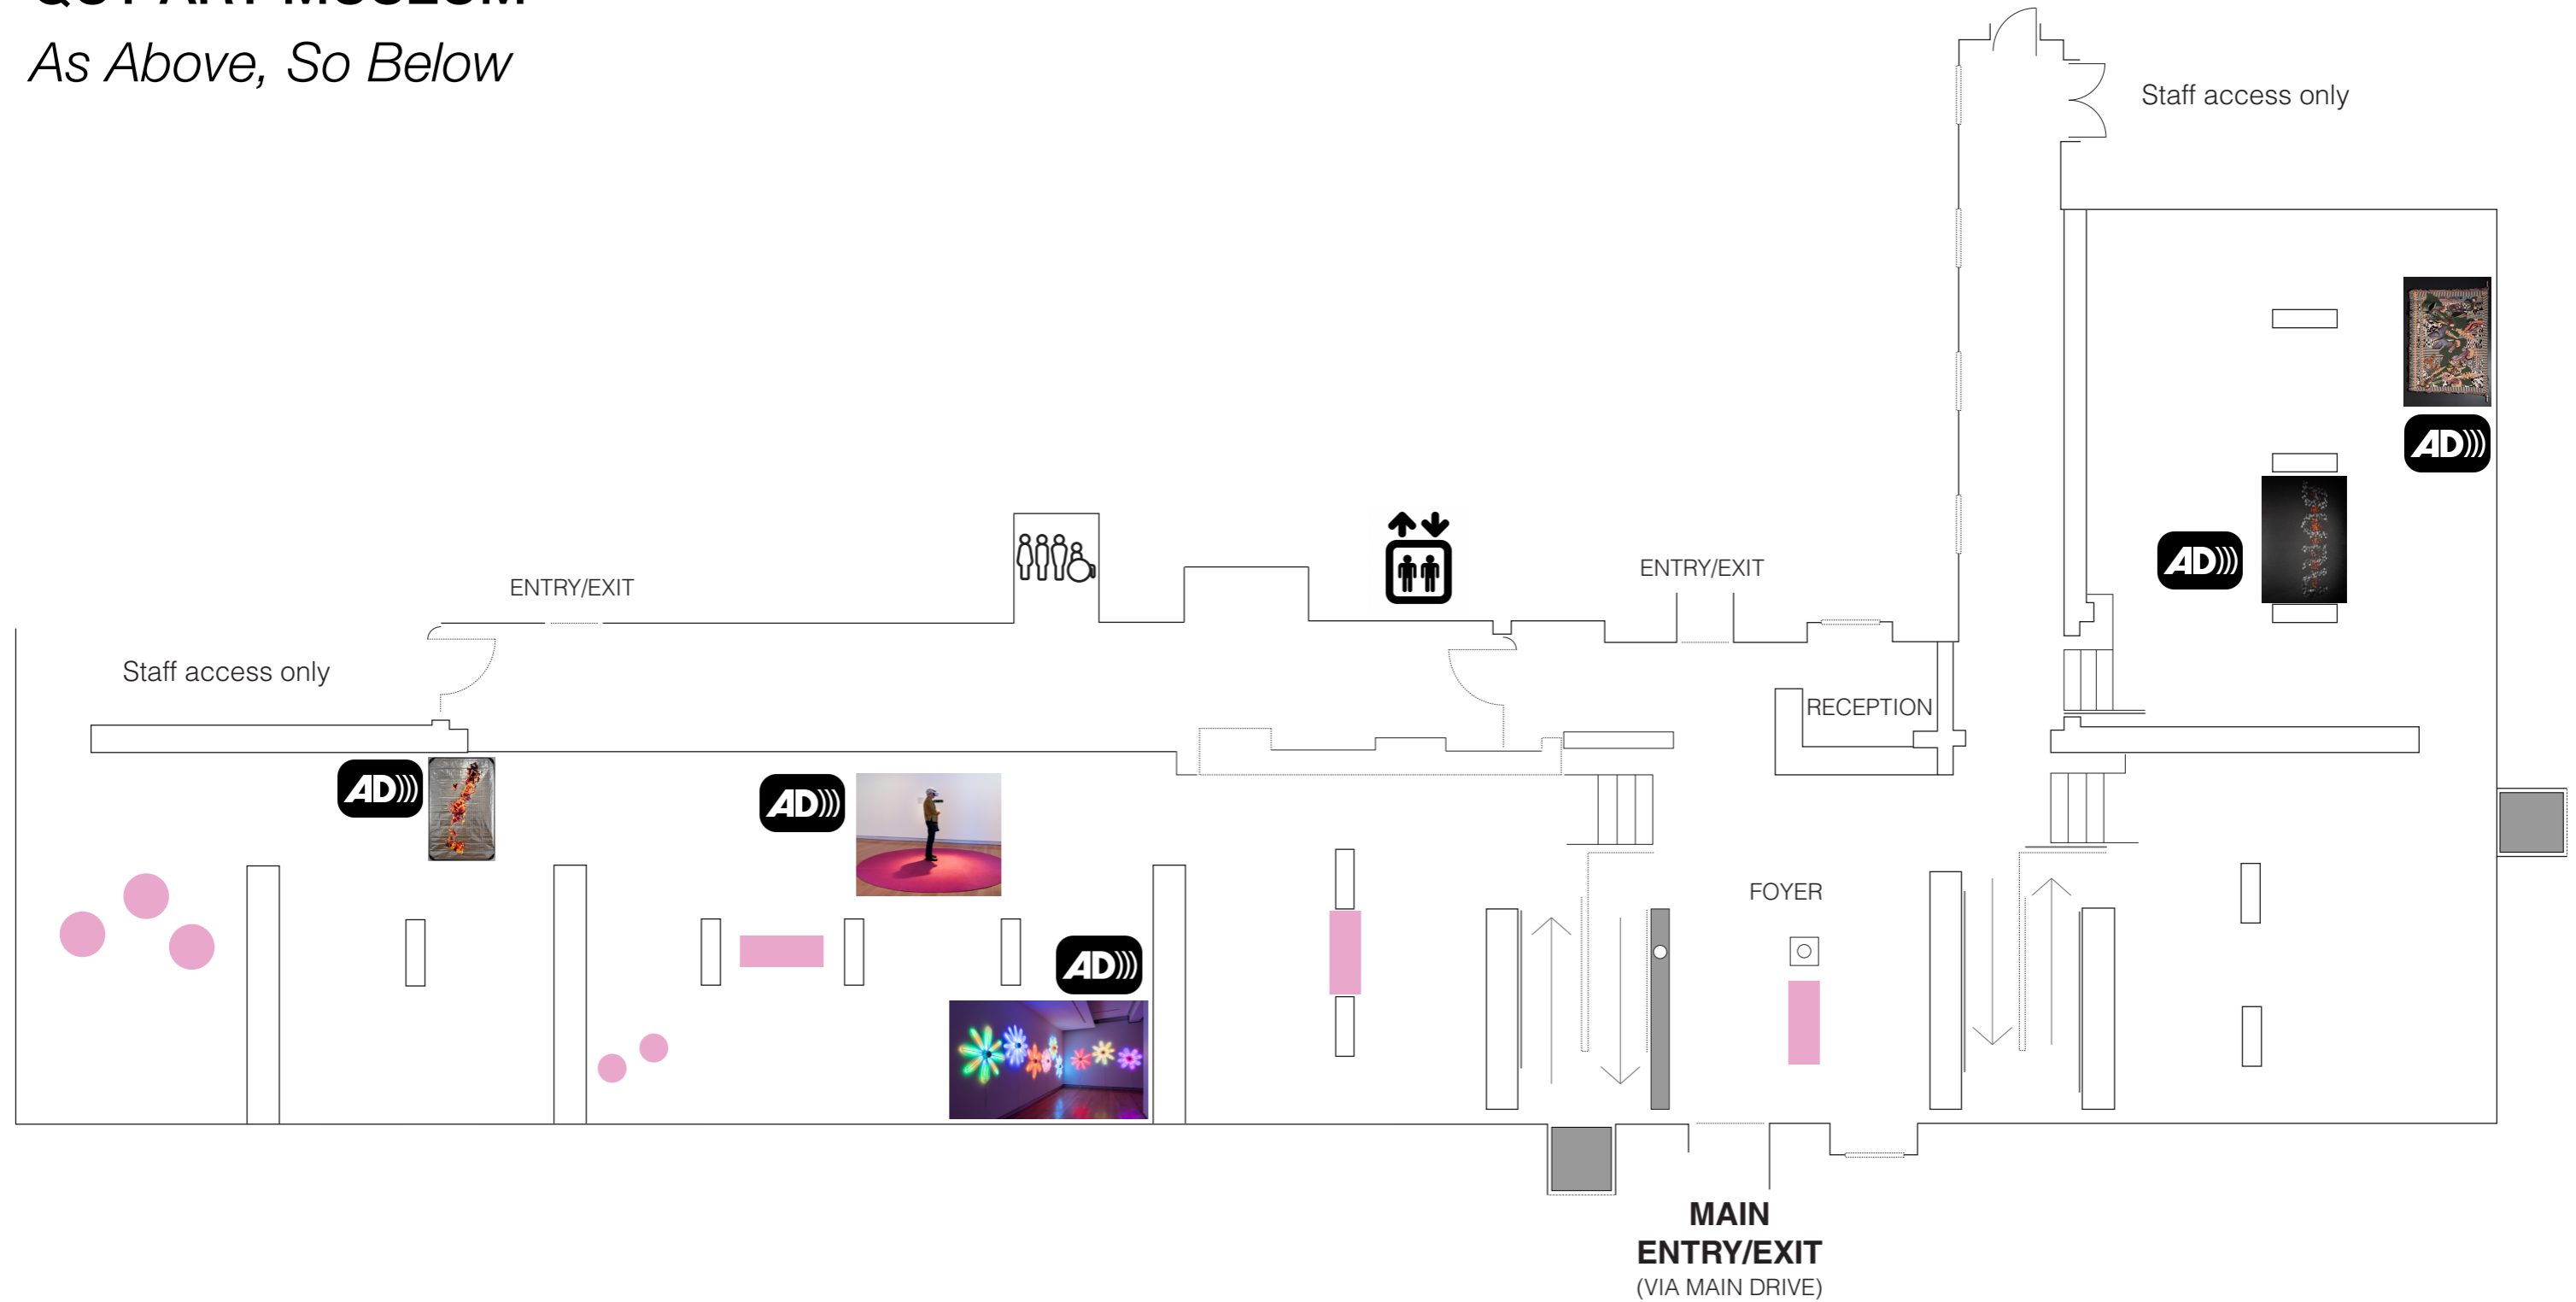

# SENSORY MAP

## QUT ART MUSEUM

*As Above, So Below*

SEATING

**AD** AUDIO DESCRIBED ARTWORK

PLEASE NOTE: THIS EXHIBITION INCLUDES MOVING IMAGE, LIGHT AND/OR SOUND IN EVERY ROOM.  
Please speak to our friendly front desk staff for advice, or directions to a quiet place on campus.